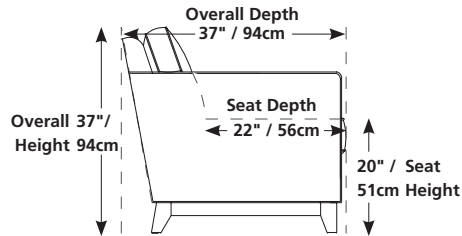

77337 / 70337 AIDAN

Over 250 leathers and fabrics to choose from. Your choice...

Easy Living...

Make an easy going lifestyle a dream come true. Roomy upholstery that encourages stress-free living. Brought to life with over 250 covers in both leather and fabrics to choose from.

Easy Living

85" / 216cm wide
01 sofa
inside arm to inside arm
= 59" / 150cm

64" / 163cm wide
03 loveseat
inside arm to inside arm
= 38" / 97cm

46" / 117cm wide
02 chair
inside arm to inside arm
= 20" / 51cm

23" x 23" x 16"
58cm x 58cm x 41cm
04 ottoman

Sizes may vary + or - 1"/2.5 cm

Width x Depth x Height

Specifications subject to change.